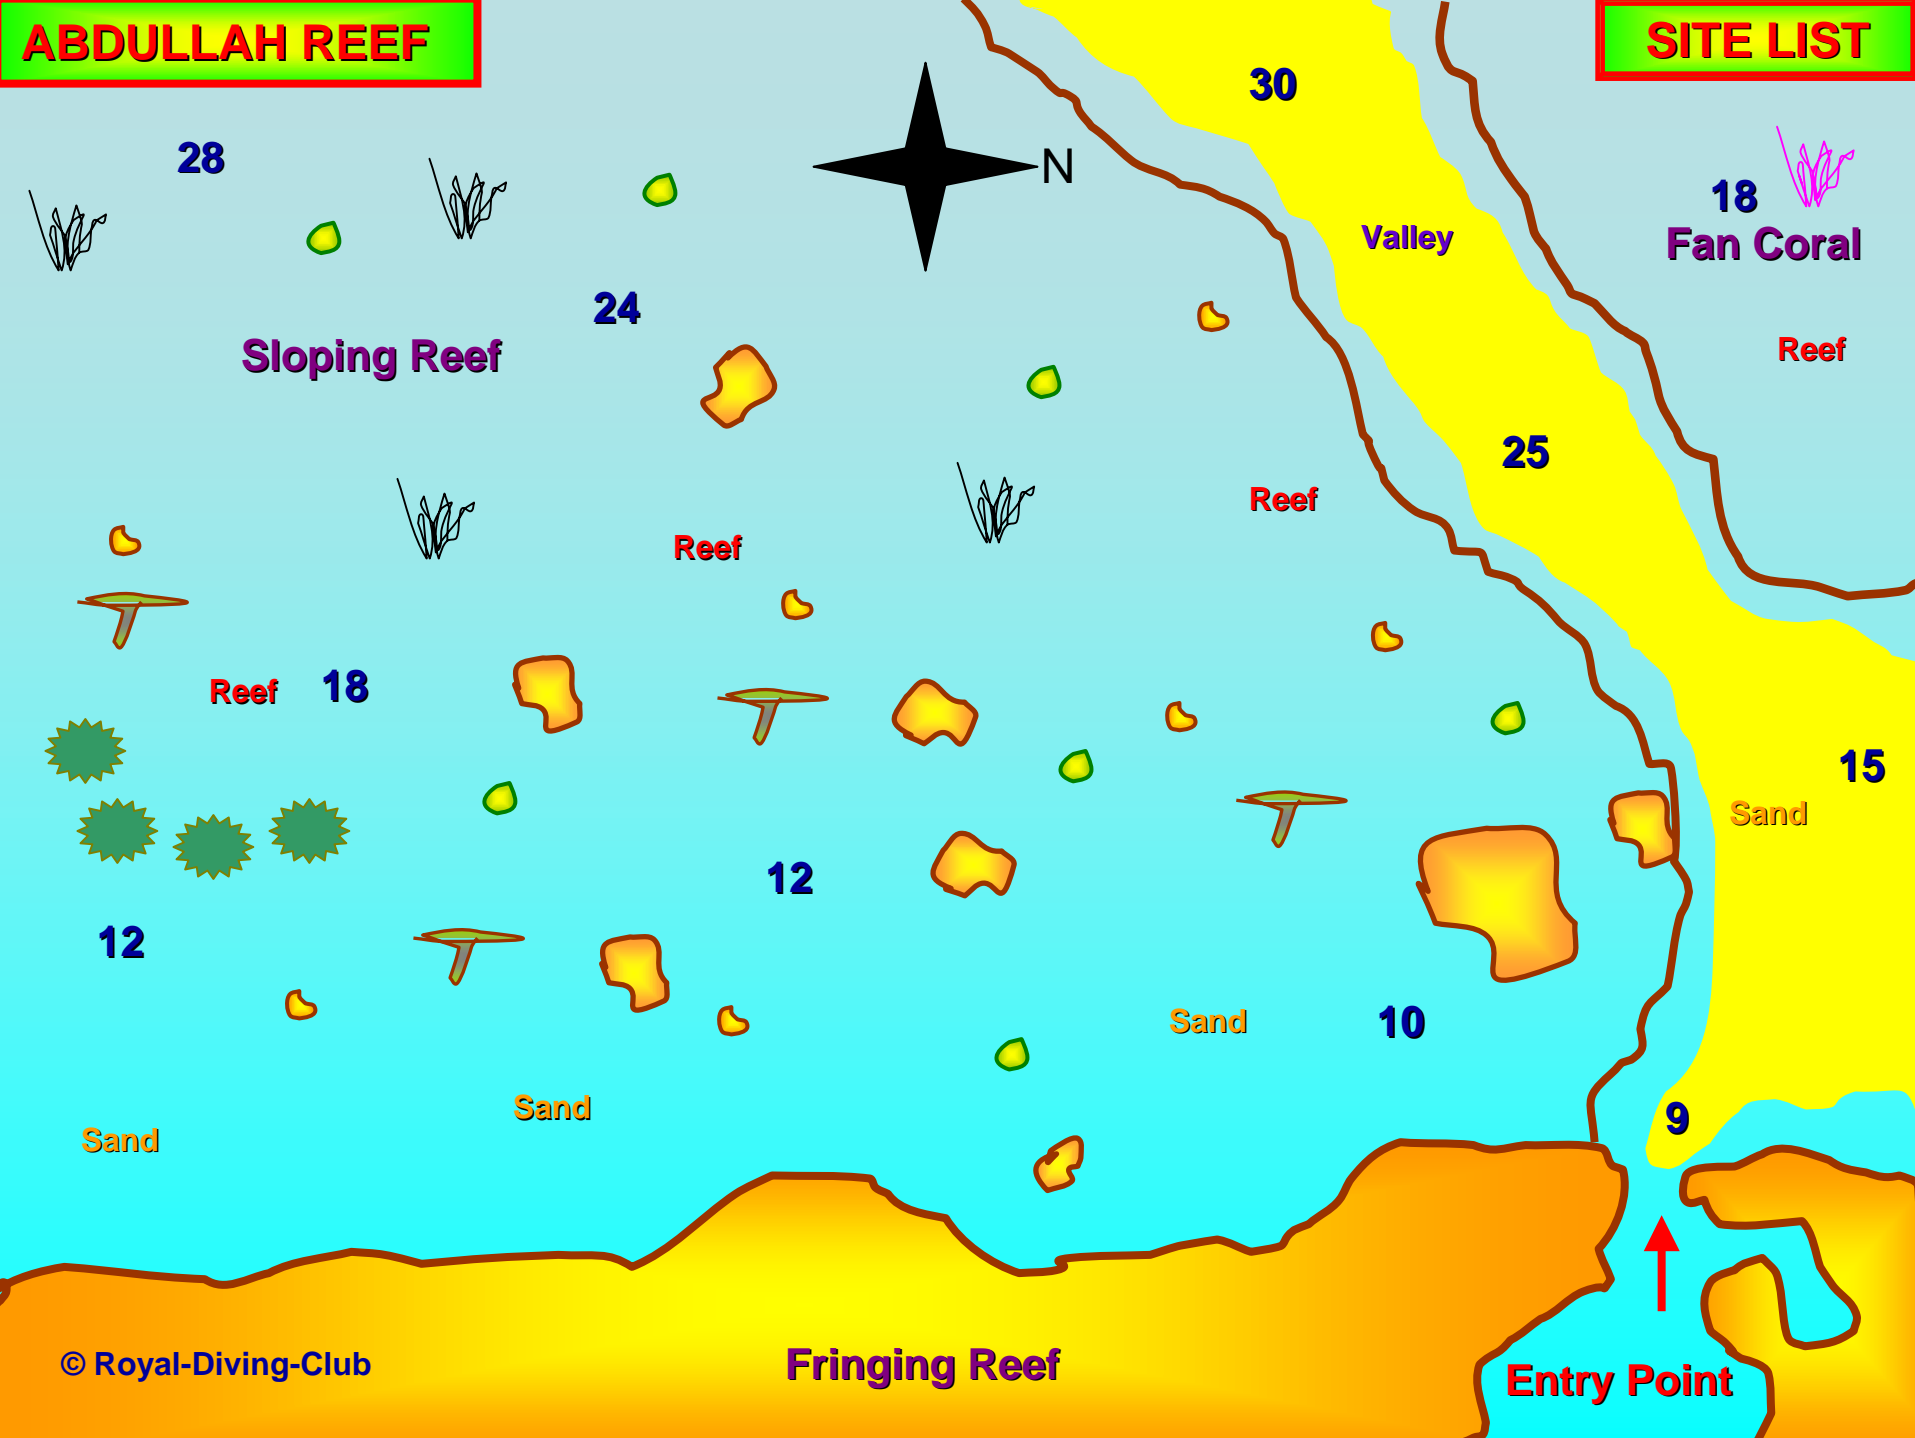

ABDULLAH REEF

SITE LIST