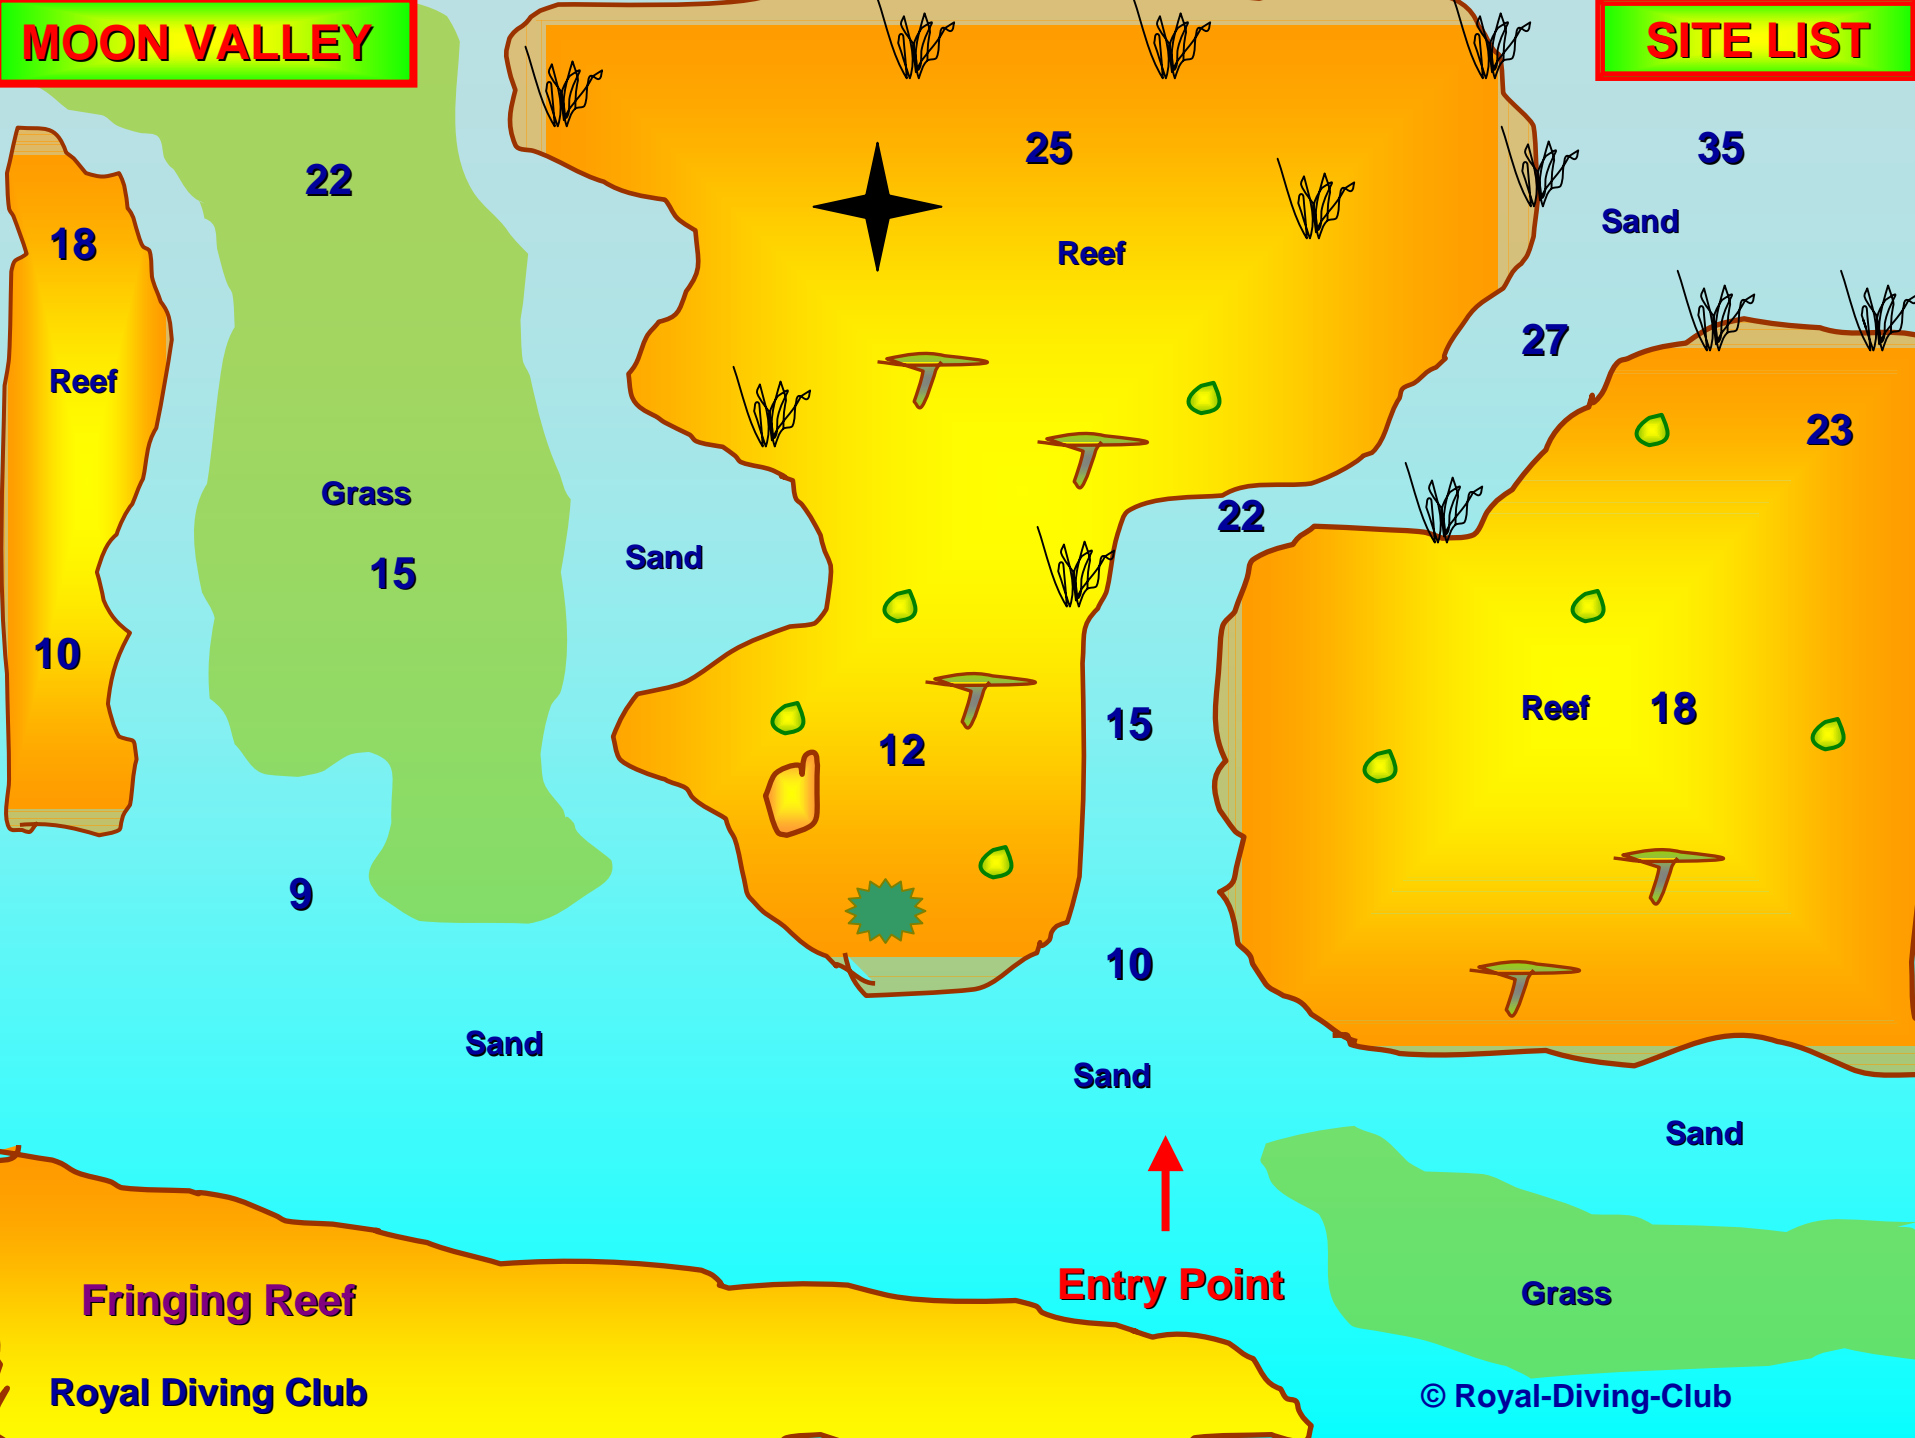

MOON VALLEY

SITE LIST

18

Reef

10

22

Grass

15

9

Sand

Fringing Reef

Royal Diving Club

25

Reef

Sand

12

15

10

Sand

Entry Point

35

Sand

27

23

22

Reef

18

Sand

Grass

© Royal-Diving-Club