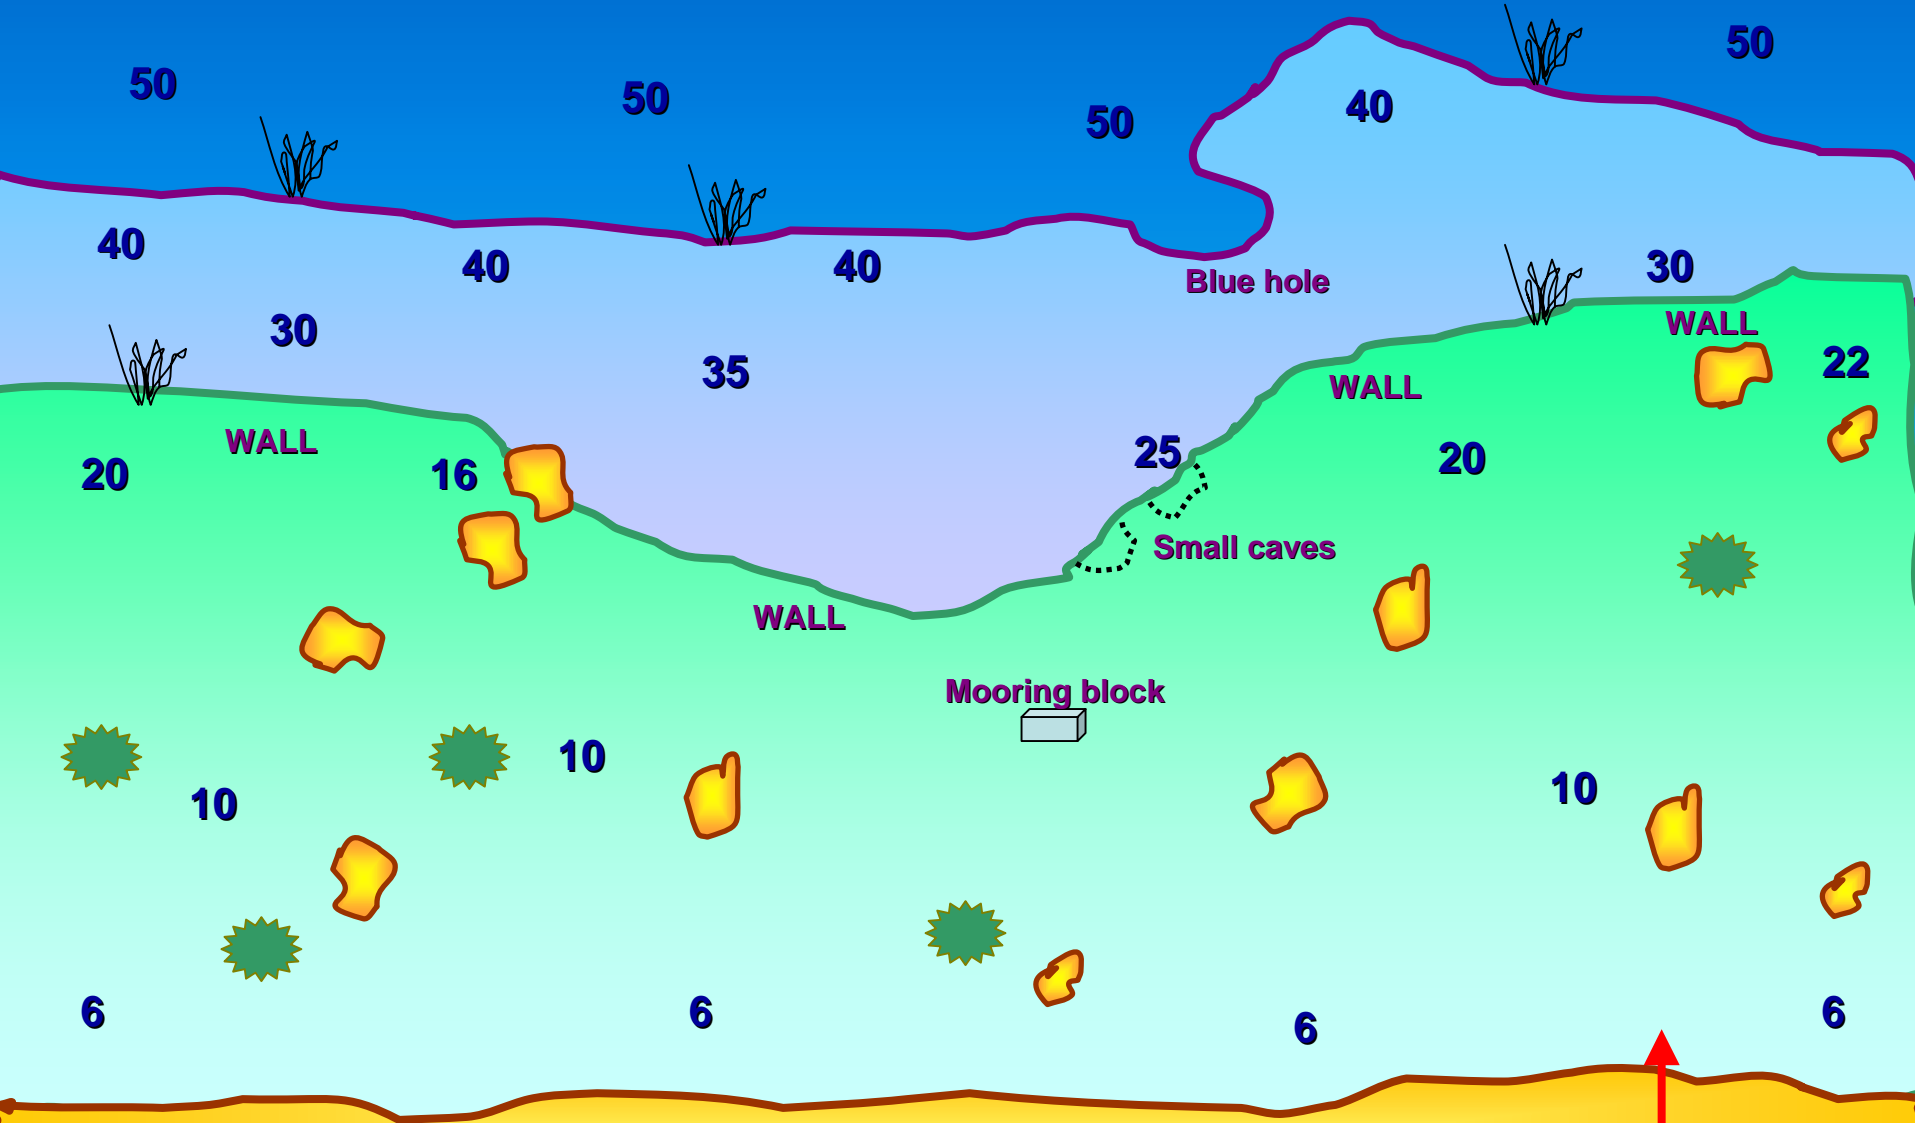

The Canyon

Blue Coral

Moon Valley

Long Swim

Aquarium

Coral Garden

Royal Diving Club

Navy

Saudi Border

AQAB

JORDAN

Tala Bay

**POWER STATION**

**SITE LIST**

# FIRST BAY NORTH

Entry Point

Sand

Royal Diving Club

Lagoon