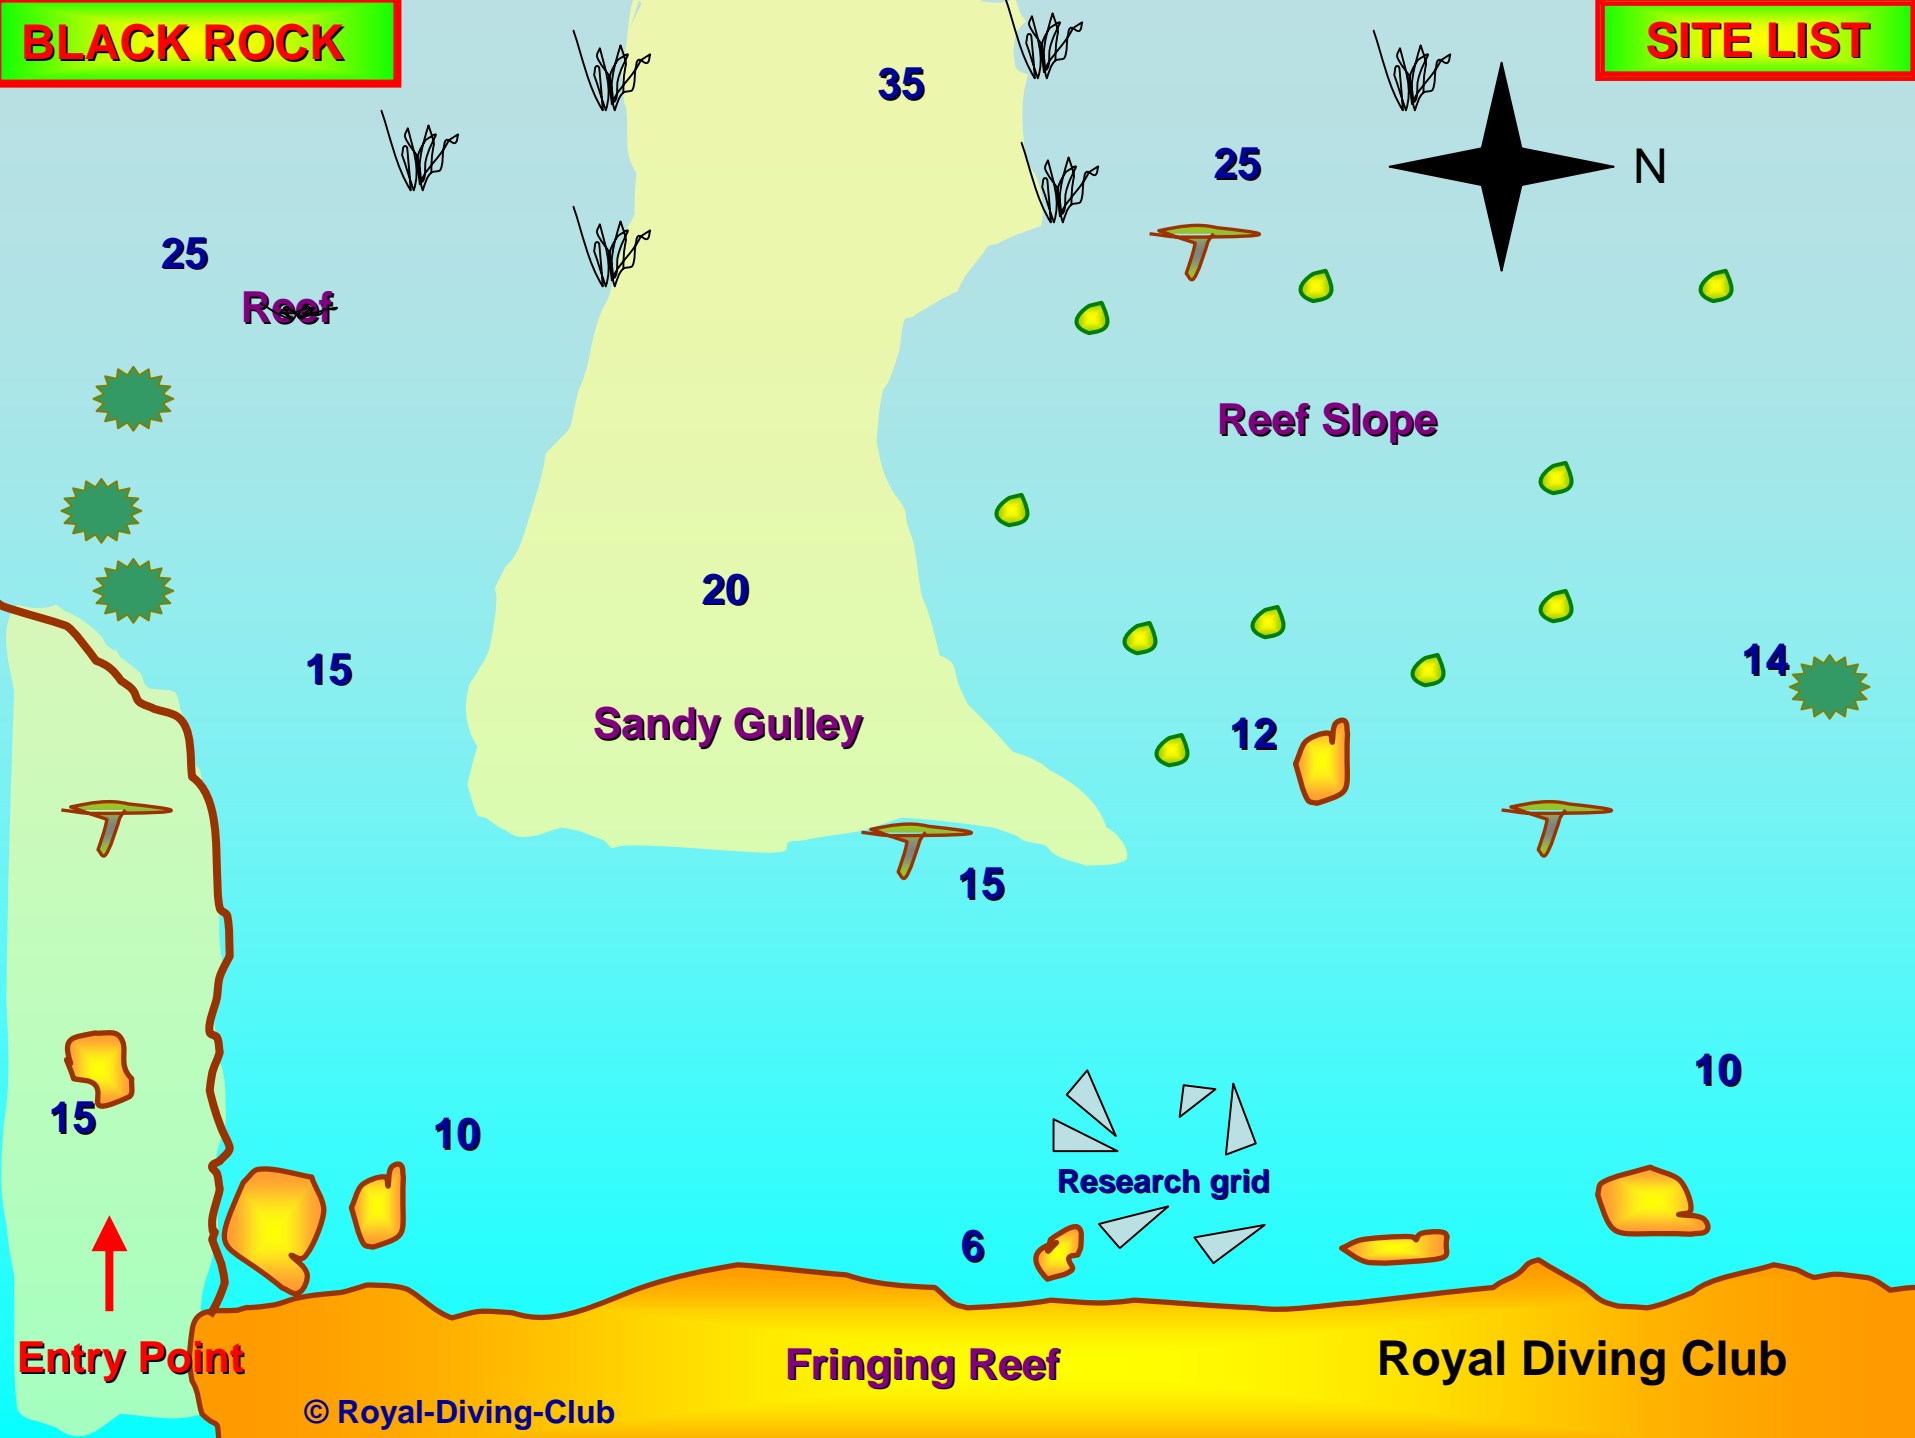

BLACK ROCK

SITE LIST

35

25

25

Reef

N

Reef Slope

20

Sandy Gulley

15

14

12

15

15

10

10

6

Research grid

Entry Point

Fringing Reef

Royal Diving Club